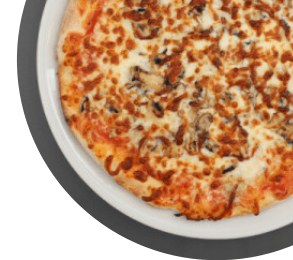

Cardápio Pizzaria Predileta

PIZZA PRESTÍGIO GIGA	R$53	CERVEJA KAISER LATA 350 ML	R$4
ESFIIHA PALMITO	R$6		
ESFINHA PEPPERONI	R$7		
ESFIHA RÚCULA COM TOMATE SECO	R$7		
ESFIHA BANANA COM CHOCOLATE BRANCO	R$6		
ESFIHA BEIJINHO DOCE	R$6		
ESFIHA CHOCOLATE BRANCO E MORANGO	R$7		
CALZONE CALABRESA (GRANDE)	R$58		
CALZONE CALIFÓRNIA (GRANDE)	R$58		
CALZONE FRANGO (GRANDE)	R$58		
CALZONE QUATRO QUEIJOS (GRANDE)	R$58		
CALZONE RICOTA (GRANDE)	R$58		
CALZONE RÚCULA COM TOMATE SECO (GRANDE)	R$58		
CITRUS 1,5 L	R$8		

Pizzaria Predileta

Rua Mateus Leme 3380, Curitiba, Brazil

Horário de abertura:
Segunda-feira 18:00 -23:30
Terça-feira 18:00 -23:30
Quarta-feira 18:00 -23:30
Quinta-feira 18:00 -23:30
Sexta-feira 18:00 -23:30
Sábado 18:00 -23:30
Domingo 18:00 -23:30

Feito com [Cardapio](#)